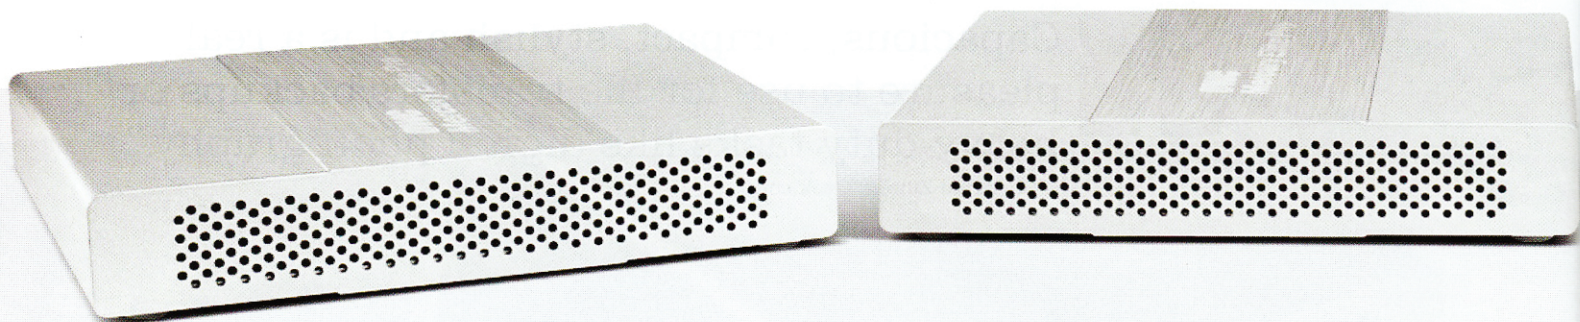

# 2X THE STORAGE

“A quiet little box that I can connect to a MacBook ... the way I visualize RAID will have to change ... completely silent.”

—Steve Sande, The Unofficial Apple Weblog

## OWC Mercury Elite Pro Dual mini

THE PROFESSIONAL, YET PORTABLE RAID STORAGE SOLUTION FOR DIGITAL PROS WHO DON'T KNOW WHAT IT MEANS TO GO EASY ON THEIR GEAR

Perfect for video, digital photography, professional music, graphics, and general data, the Mercury Elite Pro Dual mini offers the large storage capacity of RAID 0, 1, Independent or JBOD (SPAN), while RAID 1 provides data protection. Bus-powered operation (no AC adapter required) makes this an extremely portable RAID solution for working on location, in the studio, at home or in the office. Durable brushed aluminum case is stackable so it keeps your desktop clean while maintaining a professional appearance, but don't let that keep you from slipping it into your bag—it's a rugged storage solution, it can handle it.